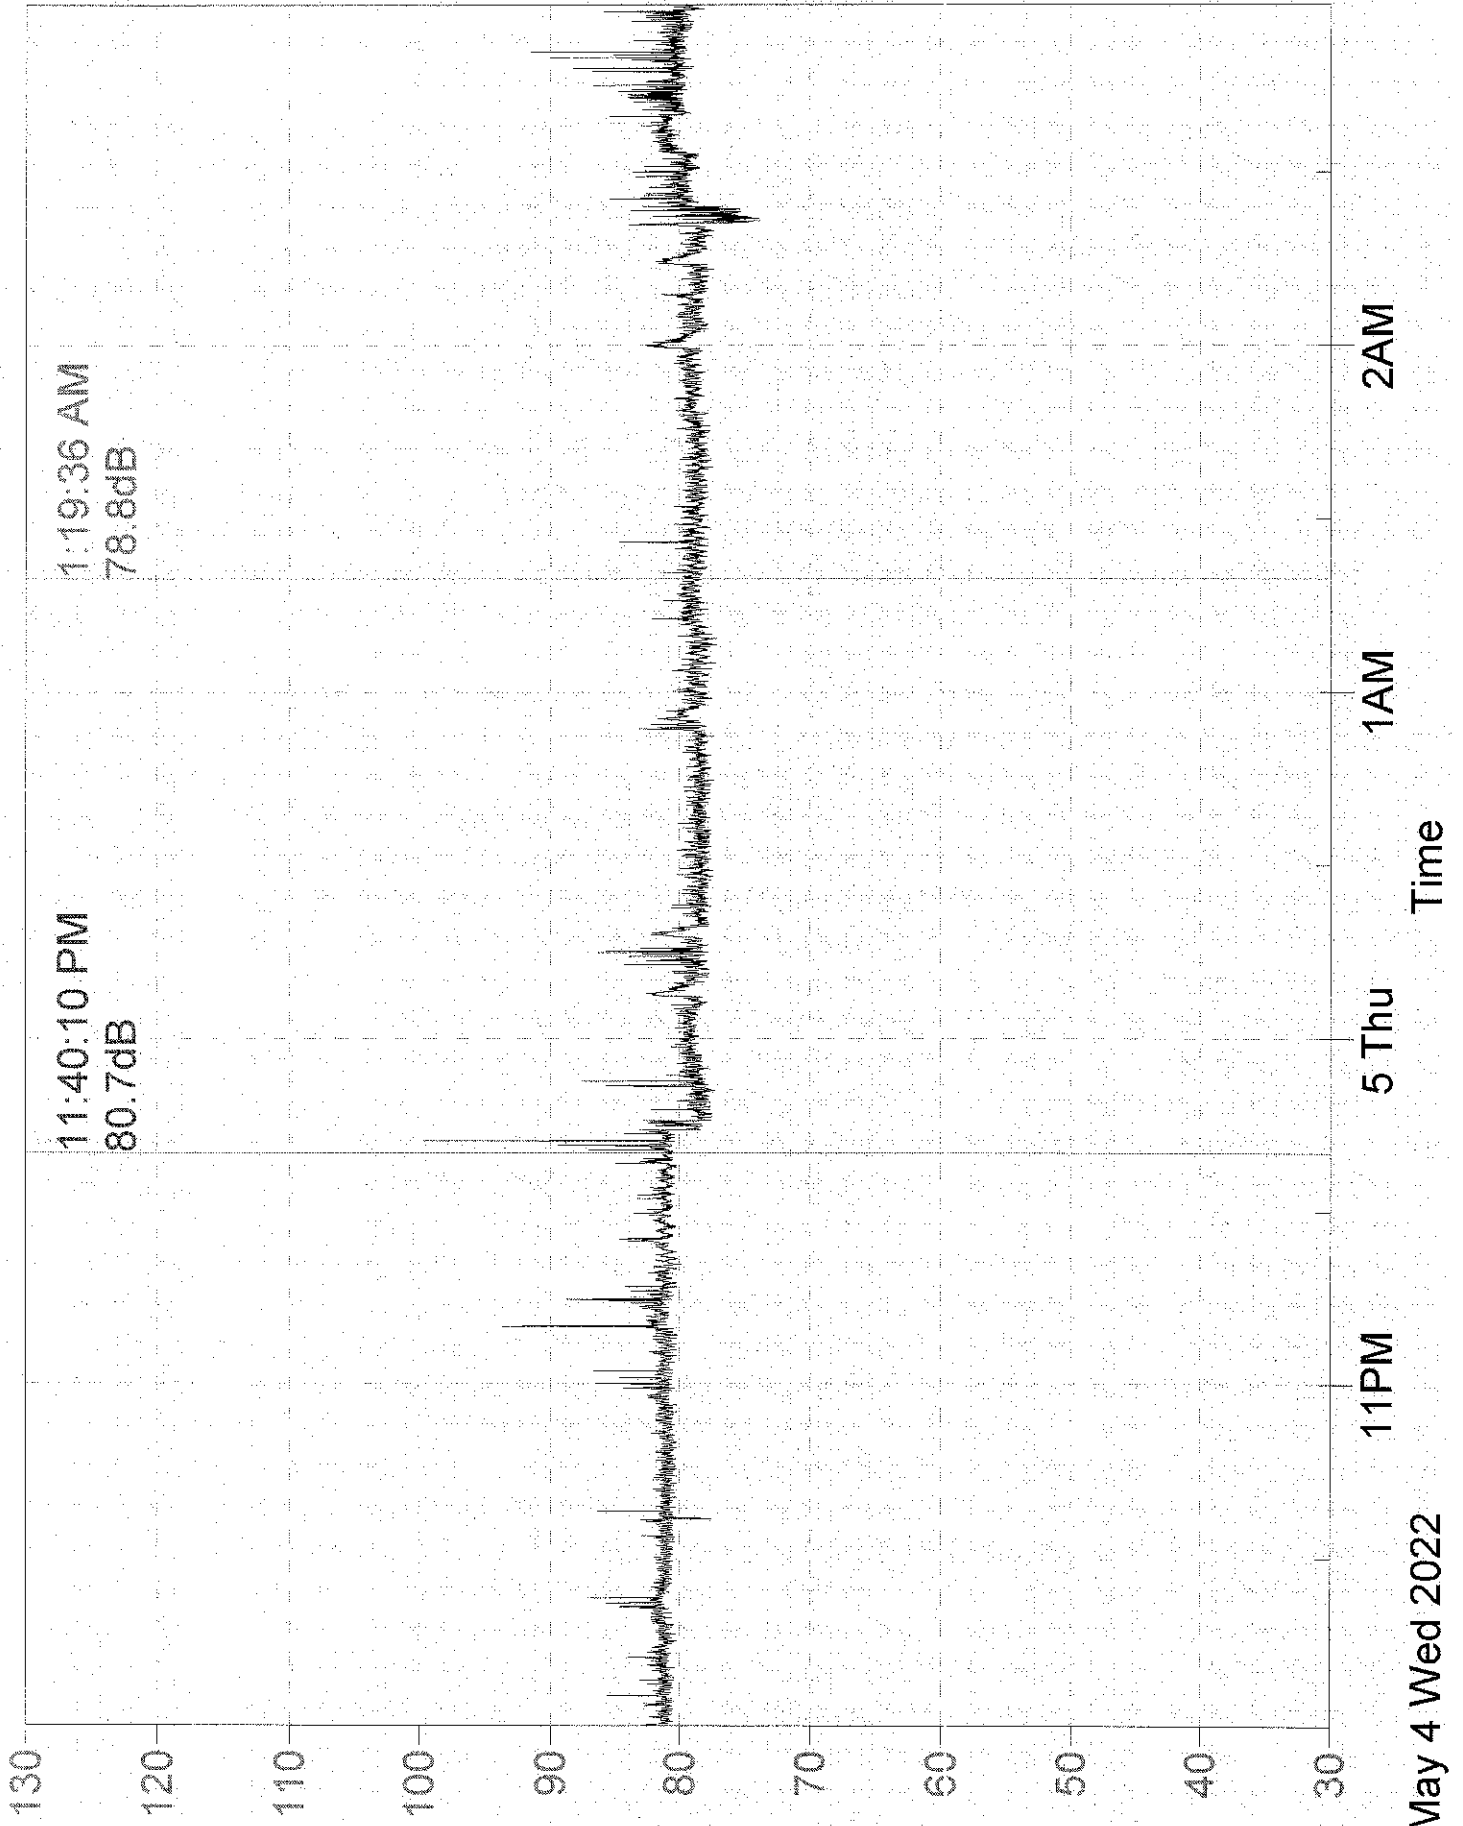

Start Time:5/4/2022 10:00:46 PM

Sampling Rate:2

DataNo:8948

Avg.:79.9

Maximum:99.7@5/4/2022 11:42:16 PM

Minimum:73.8@5/5/2022 2:21:34 AM

Cursor A:80.7@5/4/2022 11:40:10 PM

Cursor B:78.8@5/5/2022 1:19:36 AM

Max. Between A and B:99.7@5/4/2022 11:42:16 PM

Min. Between A and B:77.2@5/5/2022 1:08:12 AM

Avg. Between A and B:79.1

May 4 Wed 2022